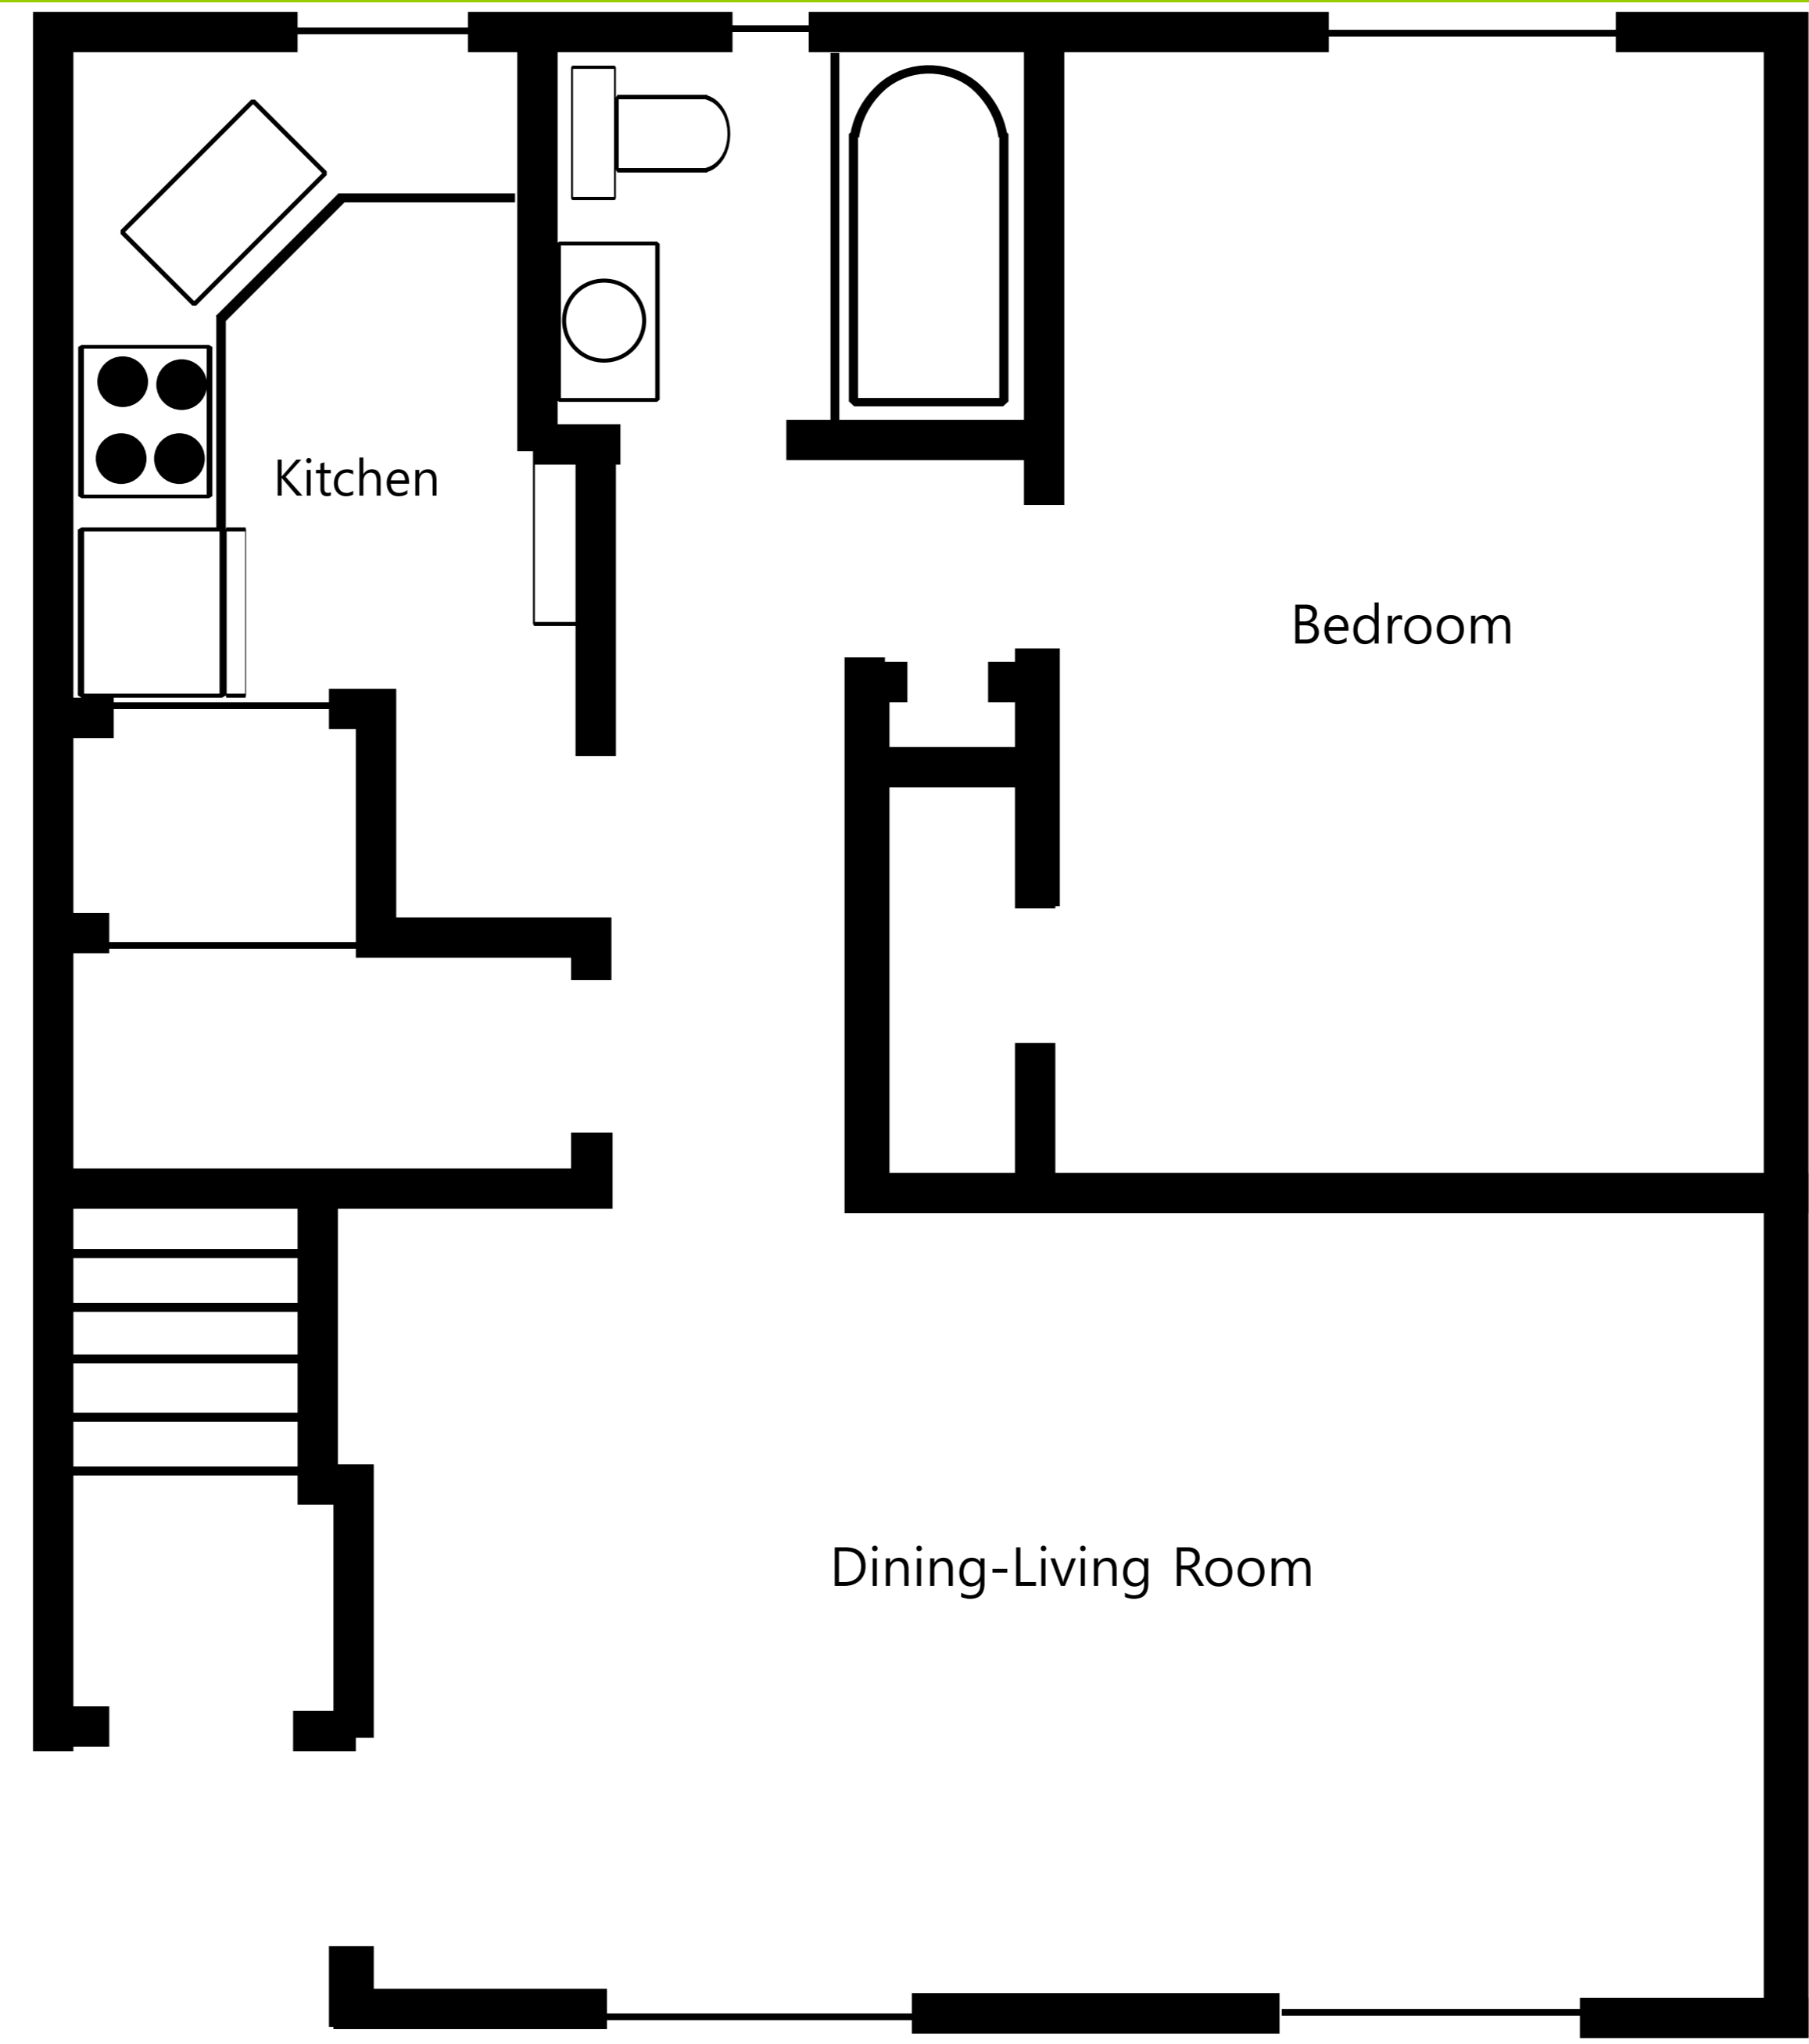

1 Bedroom

Relax

Live

Play

4812 Drexelbrook Drive

Drexel Hill, PA 19026

484-521-2000